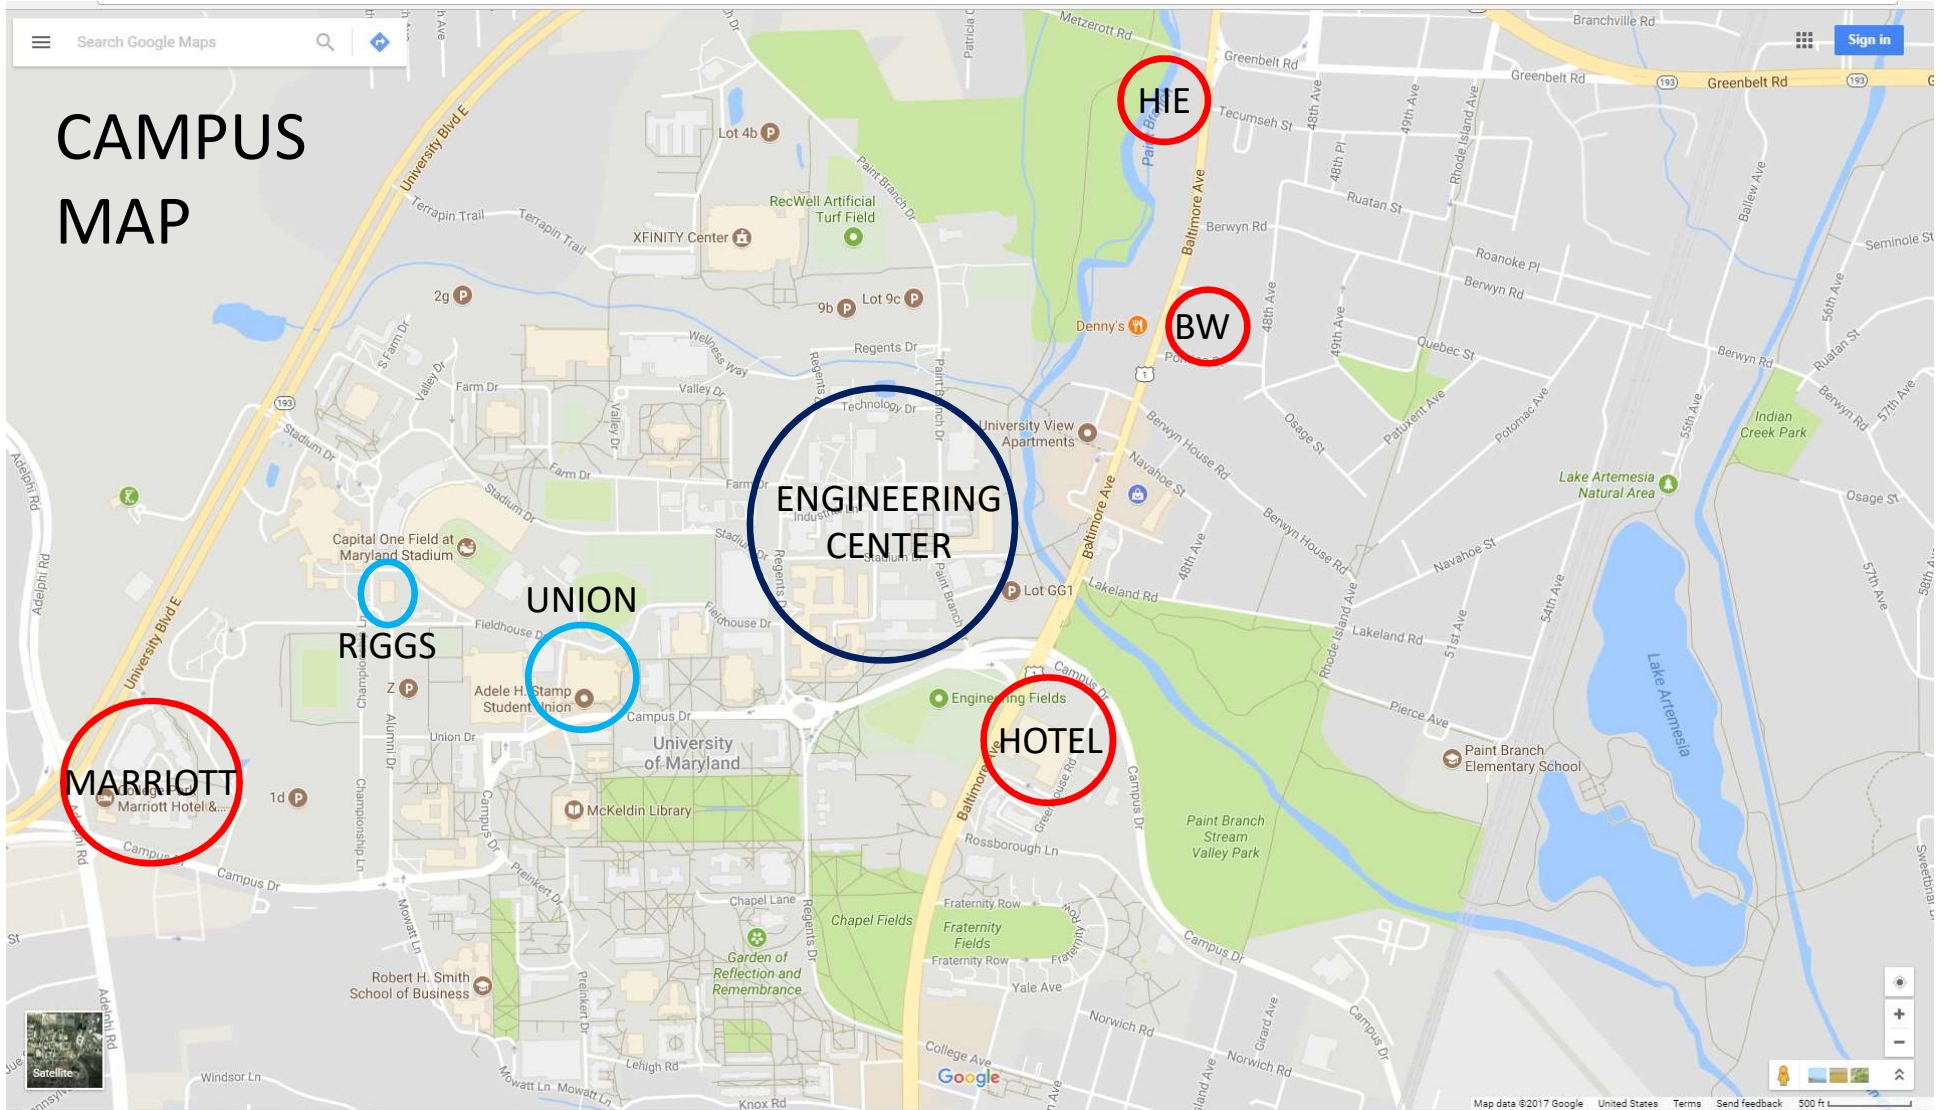

CAMPUS MAP

MARRIOTT

RIGGS

UNION

ENGINEERING CENTER

HOTEL

BW

HIE